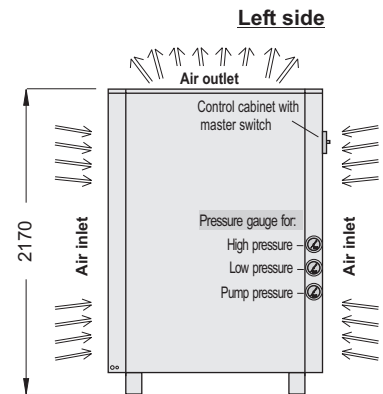

Recirculating Chillers ProfiCool Genius

- Single-circuit systems including tank open to atmosphere
- Air-cooled cooling machine
- Plate heat exchanger as evaporator
- Plastic tank with water level indicator
- Electronic microprocessor-controlled thermostat with digital display
  - Error messages displayed as individual codes by controller
  - Remote control
- Control cabinet with main switch
- Built-in pump (see pump characteristics)
- High and low pressure manometer
- High and low pressure switch
- Fan controlled by static pressure
- Manometer displaying coolant outlet pressure
- Housing powder-coated, colour RAL 7035 (light grey)

Model ProfiCool Genius	PCGE 3150	PCGE 3650
Net cooling capacity at +20/+15°C	kW : 302.4 / 283.5	350.4 / 328.5
Eff. cooling capacity at +20/+15°C	kW : 294.9 / 276.0	342.9 / 321.0
Operating range *	°C : +5 / +25	+5 / +25
Temperature constancy	K : ±1.5	±1.5
Rated coolant flow	m³/h : 48.8	56.5
Pump	type : P4-AP35B	P4-AP35B
Pump pressure **	bar : 3.5	3.3
Tank capacity	litres : 500	500
Water connection	Inch : G 3" Female	G 3" Female
Required flow of cooling air	m³/h : 71,400	92,000
Starting current	Amps : 394	468
Power input max.	kW : 78.0	89.9
Operating voltage	volt/Hz/phase : 400/50/3	400/50/3
Weight	kgs : 2380	2510
Dimensions WxDxH	mm : 4990x1525x2170	4990x1525x2170
Refrigerant	CFC-free : R407C	R407C

* Set temperatures <+5°C and >+25°C on request.
** Pressure at rated coolant flow.

Alternative units: PCGE 2600

ProfiCool Genius + options / accessories: Cat. No.